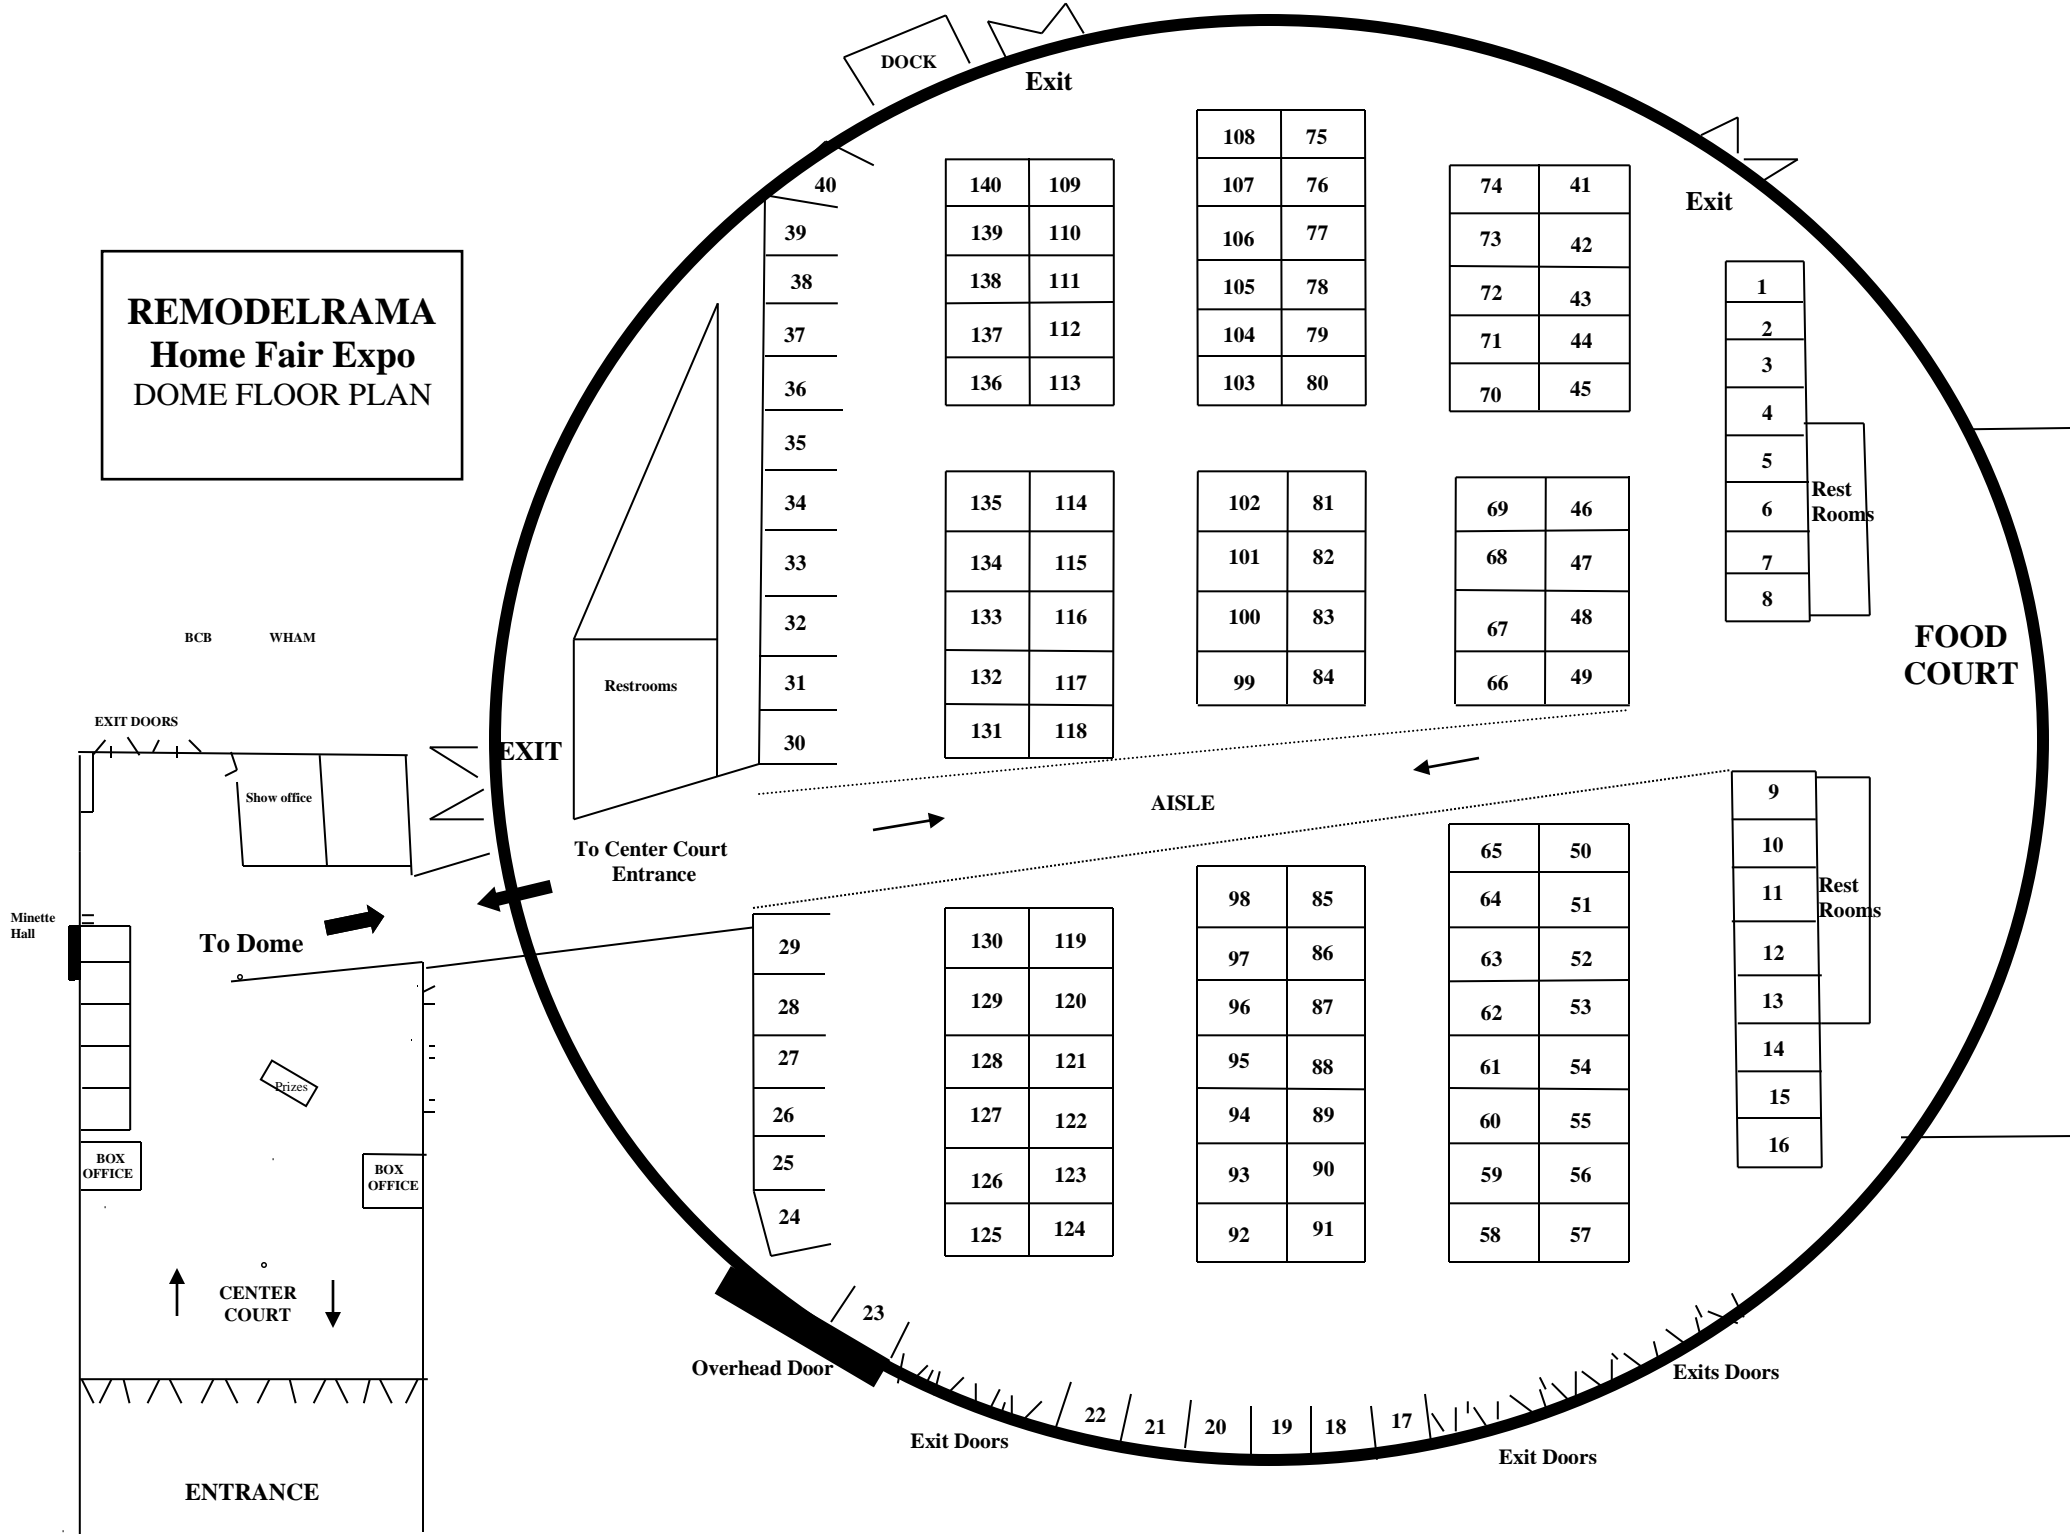

REMODELRAMA Home Fair Expo DOME FLOOR PLAN

BCB WHAM

Restrooms

Rest Rooms

FOOD COURT

EXIT DOORS

Show office

EXIT

24

23

22

21

20

19

18

17

59 56

58 57

1

2

3

4

5

6

7

8

9

10

11

12

13

14